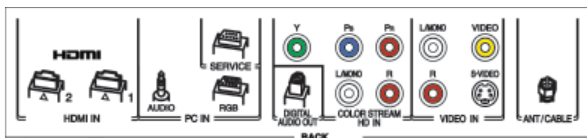

JACK PACK:

HDMI™ Digital Inputs	2
ColorStream® Component Video Inputs	1
Front A/V / Rear A/V / Rear S-Video	0 / 1 / 1
PC Input (15 Pin, D-sub)	1
Analog Audio Out	Fixed
Dolby® Digital Optical Out	•

REMOTE CONTROL:

Type	4 Item Universal ²
------	-------------------------------

PRODUCT & PACKAGING:

Unit Dimensions (WHD) in. (with stand)	21.1 x 16.2 x 8.9
Unit Dimensions (WHD) in. (without stand)	21.1 x 14.6 x 2.9
Carton Dimensions (WHD) in.	23.7 x 20.7 x 6.6
Unit Weight	14.1 lbs
Carton Weight	17.4 lbs
UPC Code	022265001592